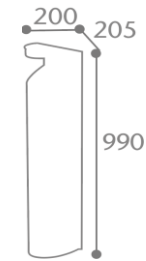

Accessories :

56053 Wall Mounted Waste Type Signage Plate - "Cigarette" Picto - Manganese Grey

→ Assembly instructions supplied.

Dimensions without packaging

Weight : 12,74 kg
Dim. (L*I*H) : 215,00 x 200,00 x 992,00 mm

Dimensions with packaging

Weight : 13,6 kg
Dim. (L*I*H) : 1 030,00 x 220,00 x 215,00 mm
Volume : 0,049 m3

Palletisation

Quantity : 20
Height (in cm) : 122,50
Number of items / layer : 4
Number of layers / pallet : 5
Pallet size (in cm) : 120 x 100
Weight (in kg) : 282,00

≈ 5400 mégôts

FIXING DETAILS

Rectangular - 4 points
Dimensions : X : 130mm - Y : 700mm
Ø holes for fixing : 9mm