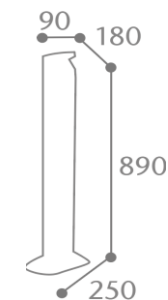

Advantages :

- Robust and good resistance to corrosion
- Easy to unhook from back panel
- To empty just unhook and turn upside down

→ Assembly instructions supplied.

Dimensions without packaging

Weight : 4,9 kg
Dim. (L*I*H) : 180,00 x 250,00 x 885,00 mm

Dimensions with packaging

Weight : 5,5 kg
Dim. (L*I*H) : 260,00 x 200,00 x 910,00 mm
Volume : 0,047 m3

Palletisation

Quantity : 27
Height (in cm) : 157,00
Number of items / layer : -
Number of layers / pallet : 4
Pallet size (in cm) : 120 x 80
Weight (in kg) : 158,50

Accessories :

56493 Ballast For Koa 2.5L Ashtray - Manganese Grey

FIXING DETAILS

Linear - 2 points
Dimensions : X : 200mm
Ø holes for fixing : 12mm

ROSSIGNOL[®] – Route de St Cénére - 53150 MontsûrsTel. : + 33 (0)2.43.01.55.55 – Fax : + 33 (0)2.43.01.55.06 - www.rossignol.fr