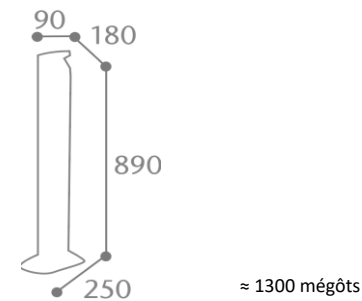

Accessories :

56493 Ballast For Koa 2.5L Ashtray - Manganese Grey

→ Assembly instructions supplied.

Dimensions without packaging

Weight : 4,9 kg
Dim. (L*I*H) : 180,00 x 250,00 x 885,00 mm

Dimensions with packaging

Weight : 5,5 kg
Dim. (L*I*H) : 260,00 x 200,00 x 910,00 mm
Volume : 0,047 m3

Palletisation

Quantity : 27
Height (in cm) : 157,00
Number of items / layer : -
Number of layers / pallet : 4
Pallet size (in cm) : 120 x 80
Weight (in kg) : 158,50

FIXING DETAILS

Linear - 2 points
Dimensions : X : 200mm
Ø holes for fixing : 12mm