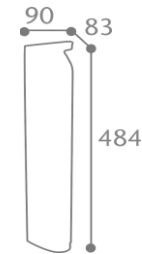

Accessories :

56053 Wall Mounted Waste Type Signage Plate - "Cigarette" Picto - Manganese Grey

→ Assembly instructions supplied.

Dimensions without packaging

Weight : 1,56 kg
Dim. (L*I*H) : 86,00 x 89,00 x 484,00 mm

Dimensions with packaging

Weight : 1,68 kg
Dim. (L*I*H) : 500,00 x 95,00 x 95,00 mm
Volume : 0,005 m3

Palletisation

Quantity : 150
Height (in cm) : 110,00
Number of items / layer : 15
Number of layers / pallet : 10
Pallet size (in cm) : 120 x 80
Weight (in kg) : 262,00

FIXING DETAILS

Rectangular - 4 points
Dimensions : X : 40mm - Y : 378mm
Ø holes for fixing : 5mm