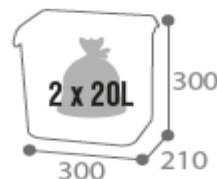

Advantages :

- Quick and easy to install : only 4 underside holes required
- Practical : compatible with U-bend fittings
- 14L compartments ideal for recycling

Characteristics:

Dim. (L*I*H) : 460x300x340 mm

Weight : 5,6 kg

- Plastic bin
- Metal support frame
- Fixing kit not provided

Available colours:

Grey

98619

Storage and delivery :

Gencod: 3019920986193

Custom Code : 39233090

Packaging :

Dim. (L x l x H) : 340x320x460 mm

Weight : 3,76 kg

Volume : 0,050 m3

Palettisation:

Quantity : 36

Pallet size : 1200x1000 mm

Weight : 219 kg