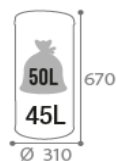

HAND TOUCH ONE TOUCH BIN 45L

Basalt Black

- Ref. 93645

Advantages :

- Easy To Open with just a simple push of the button
- high capacity
- 0

Characteristics:

Dim. (L*I*H) : 0x0x670 mm

Weight : 3,7 kg

- Base in anti-UV powder coated steel
- bag clamp
- Rubber joint on base

Available colours:

Storage and delivery :

Gencod: 3019920936457

Custom Code : 73239900

Packaging :

Dim. (L x l x H) : 320x320x710 mm

Weight : 4,2 kg

Volume : 0,073 m3

Palettisation:

Quantity : 12

Pallet size : 1200x800 mm

Weight : 60,5 kg