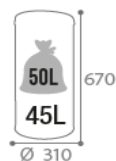

HAND TOUCH ONE TOUCH BIN 45L

Moka

- Ref. 93644

Advantages :

- Easy To Open with just a simple push of the button
- high capacity
- 0

Characteristics:

Dim. (L*I*H) : 0x0x670 mm

Weight : 3,7 kg

- Base in anti-UV powder coated steel
- bag clamp
- Rubber joint on base

Available colours:

Storage and delivery :

Gencod: 3019920936440

Custom Code : 73239900

Packaging :

Dim. (L x l x H) : 320x320x710 mm

Weight : 4,2 kg

Volume : 0,073 m3

Palettisation:

Quantity : 12

Pallet size : 1200x800 mm

Weight : 60,5 kg