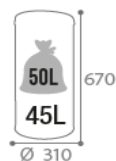

## Characteristics:

Dim. (L\*I\*H) : 0x0x670 mm

Weight : 3,7 kg

- Base in anti-UV powder coated steel
- bag clamp
- Rubber joint on base