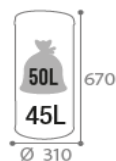

HAND TOUCH ONE TOUCH BIN 45L

Metal Grey

- Ref. 93632

Advantages :

- Easy To Open with just a simple push of the button
- Stylish
- high capacity

Characteristics:

Dim. (L*I*H) : 0x0x670 mm

Weight : 3,7 kg

- Base in anti-UV powder coated steel
- bag clamp
- Rubber joint on base

Available colours:

Storage and delivery :

Gencod: 3019920936327

Custom Code : 73239900

Packaging :

Dim. (L x l x H) : 320x320x710 mm

Weight : 4,2 kg

Volume : 0,073 m3

Palettisation:

Quantity : 12

Pallet size : 1200x800 mm

Weight : 60,5 kg