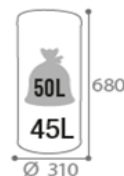

## Characteristics:

Dim. (L\*I\*H) : 0x0x690 mm

Weight : 4 kg

- Base in anti-UV powder coated steel - abs lid
- Black lid with quiet automatic opening (4 LR6 batteries not included)
- Bag clamp
- Possible to keep it open during busy periods due to the open/close button

## Packaging :

Dim. (L x l x H) : 320x320x730 mm

Weight : 4,5 kg

Volume : 0,075 m3