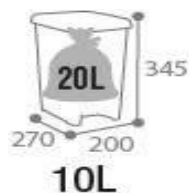

CUBO Pedal Bin 10L

White

- Ref. 91130

Advantages :

- Easy to place and remove the bag
- Space saving
- Easy to clean

Characteristics:

Dim. (L*I*H) : 270x200x345 mm

Weight : 0,57 kg

- Tub in polypropylene
- Tringlerie plastique
- Integrated bag clamp
- pedal opening

Storage and delivery :

Packaging :

Dim. (L x l x H) : 285x215x360 mm

Weight : 0,34 kg

Volume : 0,022 m3

Gencod: 3019920911300

Custom Code : 39249000

Palettisation:

Quantity : 56

Pallet size : 1200x800 mm

Weight : 42,55 kg