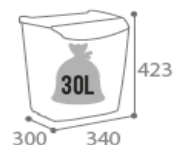

BAKATRI RECYCLING BIN 25L

Grey / Brown

- Ref. 50724

Advantages :

- Non visible waste

Characteristics:

Dim. (L*I*H) : 340x300x423 mm

Weight : 3,04 kg

- Polypropylene
- Light grey body / Colour coded lid
- 4 point wall fixing or free standing
- 25L inner liner
- Lift colour-coded visor for access
- Can be opened via the pedal, or integrated handle and tilting forward

Available colours:

Green visior	Blue visior	Grey visior	Yellow visior	Brown visior
50720	50721	50722	50723	50724

Storage and delivery :

Gencod: 3019920507244

Custom Code : 39269097

Packaging :

Dim. (L x l x H) : 345x310x430 mm

Weight : 3,62 kg

Volume : 0,046 m3

Palettisation:

Quantity : 24

Pallet size : 1200x800 mm

Weight : 99 kg