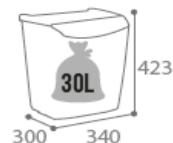

# BAKATRI RECYCLING BIN 25L

Grey / Blue

- Ref. 50721

## Characteristics:

Dim. (L\*I\*H) : 340x300x423 mm

Weight : 3,04 kg

- Polypropylene
- Light grey body / Colour coded lid
- 4 point wall fixing or free standing
- 25L inner liner
- Lift colour-coded visor for access
- Can be opened via the pedal, or integrated handle and tilting forward

### Packaging :

Dim. (L x l x H) : 345x310x430 mm

Weight : 3,62 kg

Volume : 0,046 m3

**Gencod:** 3019920507213

**Custom Code :** 39269097