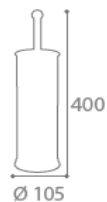

Advantages :

- Recyclable materials
- Hidden brush

Characteristics:

Dim. (L*I*H) : 0x0x400 mm

Weight : 0,31 kg

- Stainless steel
- Polypropylene inner sleeve and handle
- Black plastic brush
- Plastic joint on the base

Available colours:

Storage and delivery :

Gencod: 3019920504618

Custom Code : 73239900

Packaging :

Dim. (L x l x H) : 110x110x290 mm

Weight : 0,37 kg

Volume : 0,004 m3

Palettisation:

Quantity : 432

Pallet size : 1200x1000 mm

Weight : 170 kg