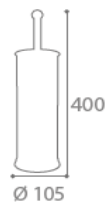

Advantages :

- Recyclable materials
- Hidden brush

Characteristics:

Dim. (L*I*H) : 0x0x400 mm

Weight : 0,31 kg

- Stainless steel
- Polypropylene inner sleeve and handle
- Black plastic brush
- Plastic joint on the base

Available colours:

Storage and delivery :

Gencod: 3019920504564

Custom Code : 73239900

Packaging :

Dim. (L x l x H) : 110x110x290 mm

Weight : 0,37 kg

Volume : 0,004 m3

Palettisation:

Quantity : 432

Pallet size : 1200x1000 mm

Weight : 170 kg