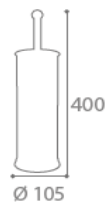

Advantages :

- Recyclable materials
- Hidden brush

Characteristics:

Dim. (L*I*H) : 0x0x400 mm

Weight : 0,31 kg

- Stainless steel
- Polypropylene inner sleeve and handle
- Black plastic brush
- Plastic joint on the base

Available colours:

Storage and delivery :

Gencod: 3019920504557

Custom Code : 73239900

Packaging :

Dim. (L x l x H) : 110x110x290 mm

Weight : 0,37 kg

Volume : 0,004 m3

Palettisation:

Quantity : 432

Pallet size : 1200x1000 mm

Weight : 170 kg