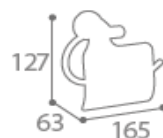

ZIGZAG TOILET ROLL HOLDER

Moka

- Ref. 50429

Advantages :

- Recyclable materials
- Anti-theft, discrete fixings
- Suitable for all "domestic" toilet rolls

Characteristics:

Dim. (L*I*H) : 165x63x127 mm

Weight : 0,366 kg

- Chrome steelbar
- AISI 304/ 18/10 stainless steel flap
- Zinc chrome bracket
- Fastenings provided

Available colours:

Storage and delivery :

Packaging :

Dim. (L x l x H) : 200x185x80 mm
Weight : 0,501 kg
Volume : 0,003 m3

Gencod: 3019920504298

Custom Code : 73239900

Palettisation:

Quantity : 480
Pallet size : 1200x1000 mm
Weight : 250 kg