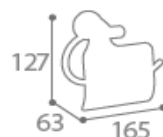

ZIGZAG TOILET ROLL HOLDER

Metal Grey

- Ref. 50426

Advantages :

- Recyclable materials
- Anti-theft, discrete fixings
- Suitable for all "domestic" toilet rolls

Characteristics:

Dim. (L*I*H) : 165x63x127 mm

Weight : 0,366 kg

- Chrome steelbar
- AISI 304/ 18/10 stainless steel flap
- Zinc chrome bracket
- Fastenings provided

Available colours:

Storage and delivery :

Packaging :

Dim. (L x l x H) : 200x185x80 mm
Weight : 0,501 kg
Volume : 0,003 m3

Gencod: 3019920504267

Custom Code : 73239900

Palettisation:

Quantity : 480
Pallet size : 1200x1000 mm
Weight : 250 kg