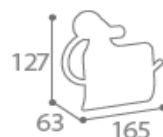

ZIGZAG TOILET ROLL HOLDER

Grey Green

- Ref. 50425

Advantages :

- Recyclable materials
- Anti-theft, discrete fixings
- Suitable for all "domestic" toilet rolls

Characteristics:

Dim. (L*I*H) : 165x63x127 mm

Weight : 0,366 kg

- Chrome steelbar
- AISI 304/ 18/10 stainless steel flap
- Zinc chrome bracket
- Fastenings provided

Available colours:

Storage and delivery :

Packaging :

Dim. (L x l x H) : 200x185x80 mm
Weight : 0,501 kg
Volume : 0,003 m3

Gencod: 3019920504250

Custom Code : 73239900

Palettisation:

Quantity : 480
Pallet size : 1200x1000 mm
Weight : 250 kg