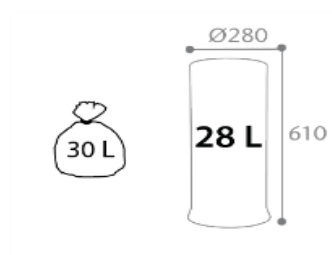

OLA UMBRELLA STAND OLA 28L CLASSIC

Celestial blue

- Ref. 50272

Advantages :

- Made in France
- Recyclable materials
- Can be used as a wastepaper basket
- Black plastic base protecting holder from cleaning agents and the floor from scratches

Characteristics:

Dim. (L*I*H) : 0x0x610 mm

Weight : 2,1 kg

- anti-UV powder coated steel
- Black plastic base

Available colours:

Storage and delivery :

Gencod: 3019920502720

Custom Code : 73239900

Packaging :

Dim. (L x l x H) : 295x295x675 mm

Weight : 2,94 kg

Volume : 0,059 m3

Palettisation:

Quantity : 18

Pallet size : 1200x1000 mm

Weight : 63 kg