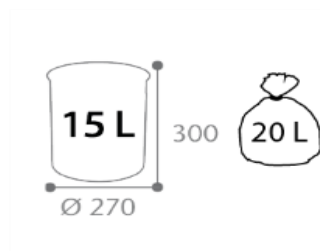

APPY WASTEBASKET 15L APPY

Mustard Yellow - Ref. 50171

Advantages :

- Made in France
- Recyclable materials
- Robust

Characteristics:

Dim. (L*I*H) : 0x0x300 mm

Weight : 1,078 kg

- anti-UV powder coated steel

Storage and delivery :

Gencod: 3019920501716

Custom Code : 73239900

Packaging :

Dim. (L x l x H) : 285x285x310 mm

Weight : 1,432 kg

Volume : 0,025 m3

Palettisation:

Quantity : 72

Pallet size : 1200x1000 mm

Weight : 113 kg