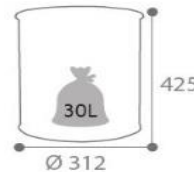

APPY WASTEBASKET 30L APPY

Mustard Yellow - Ref. 50156

Advantages :

- Made in France
- Recyclable materials
- Robust

Characteristics:

Dim. (L*I*H) : 0x0x425 mm

Weight : 1,6 kg

- anti-UV powder coated steel

Available colours:

Storage and delivery :

Gencod: 3019920501563

Custom Code : 73239900

Packaging :

Dim. (L x l x H) : 326x326x440 mm

Weight : 2,22 kg

Volume : 0,047 m3

Palettisation:

Quantity : 18

Pallet size : 1200x800 mm

Weight : 50 kg