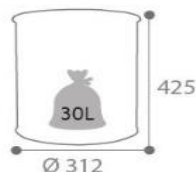

APPY WASTEBASKET 30L APPY

Celestial blue

- Ref. 50152

Advantages :

- Made in France
- Recyclable materials
- Robust

Characteristics:

Dim. (L*I*H) : 0x0x425 mm

Weight : 1,6 kg

- anti-UV powder coated steel

Available colours:

Storage and delivery :

Gencod: 3019920501525

Custom Code : 73239900

Packaging :

Dim. (L x l x H) : 326x326x440 mm

Weight : 2,22 kg

Volume : 0,047 m3

Palettisation:

Quantity : 18

Pallet size : 1200x800 mm

Weight : 50 kg